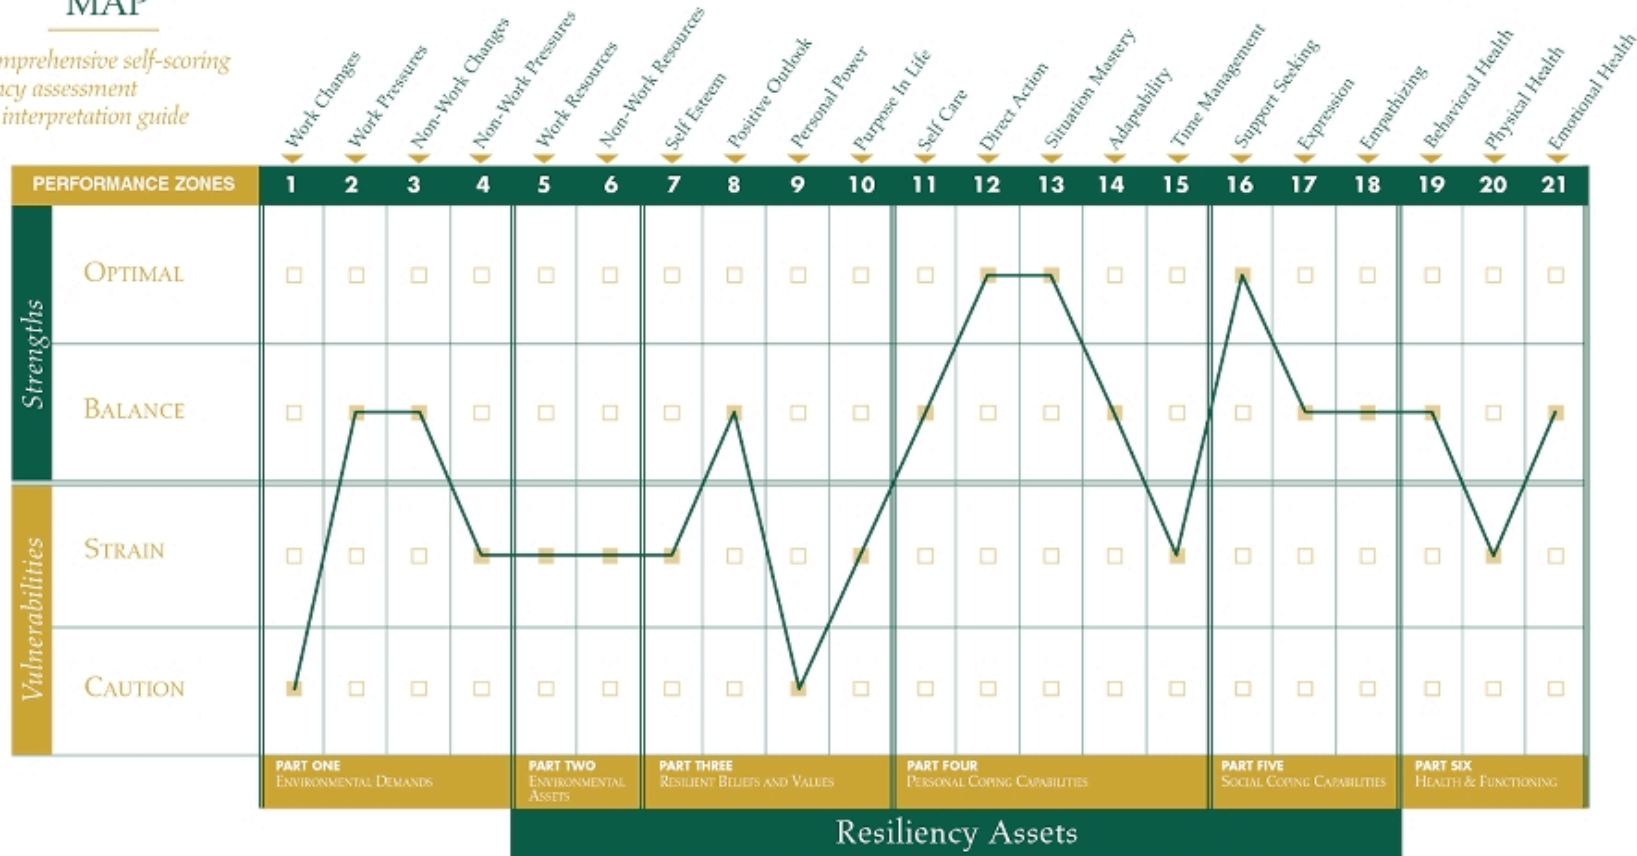

Resiliency MAP

A comprehensive self-scoring resiliency assessment and interpretation guide

Scoring Grid

The Resiliency Map™ Scoring Grid has four levels for each scale, just like the ruler. Transfer your ruler level from each of the scales by filling in the square on the grid that matches your level on each scale. Connect the squares on the Scoring Grid to show your individual performance pattern.

Name _____

1st Completion Date _____

2nd Completion Date _____