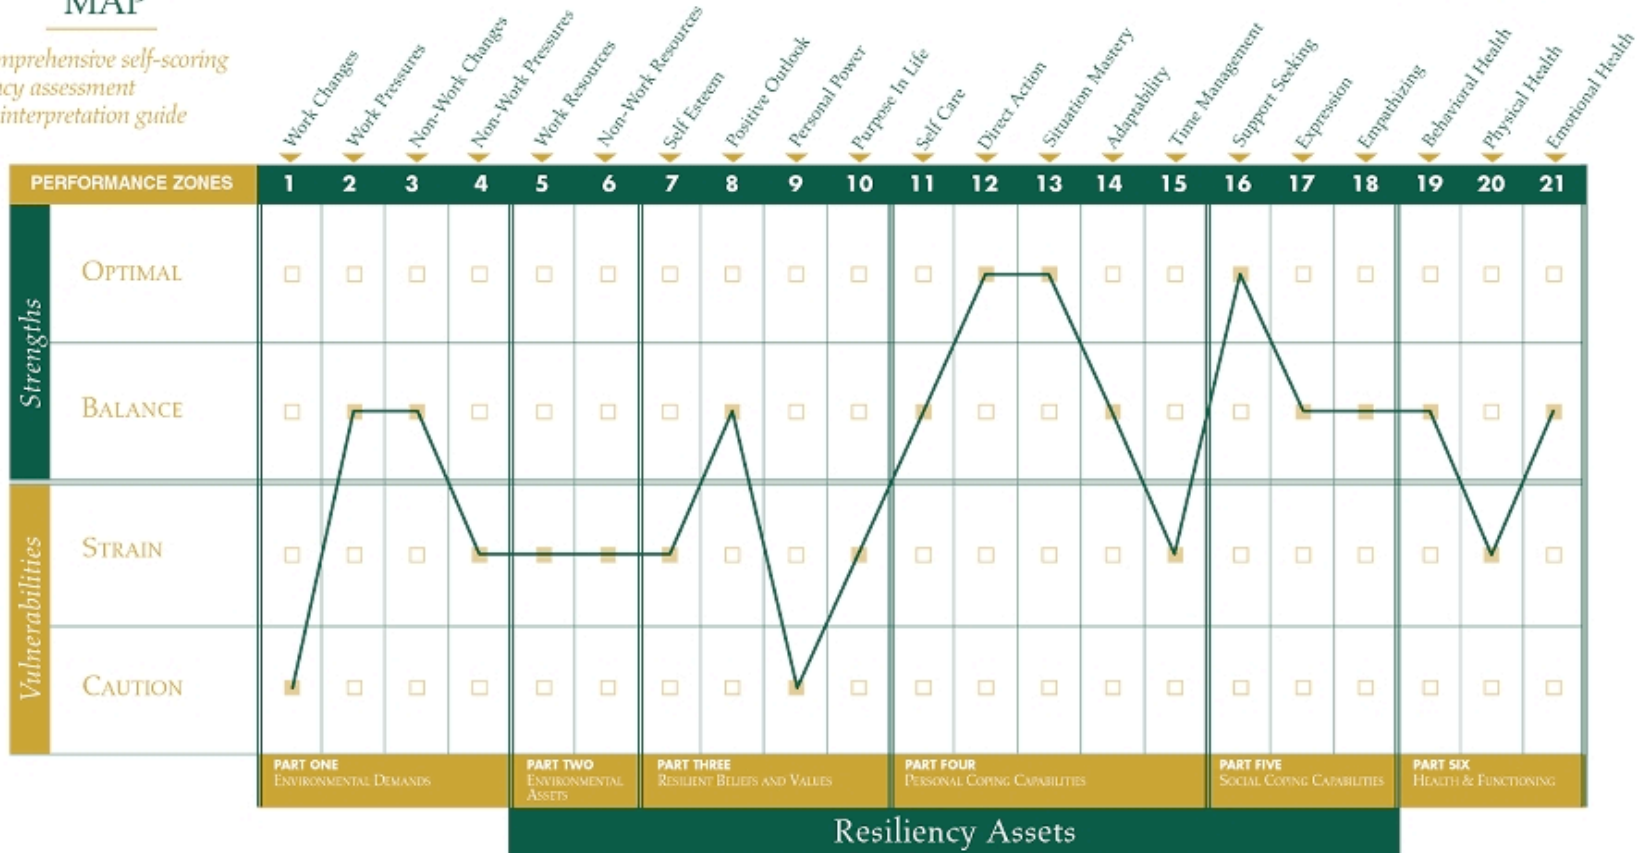

Resiliency MAP

A comprehensive self-scoring resiliency assessment and interpretation guide

Scoring Grid

The Resiliency Map™ Scoring Grid has four levels for each scale, just like the ruler. Transfer your ruler level from each of the scales by filling in the square on the grid that matches your level on each scale. Connect the squares on the Scoring Grid to show your individual performance pattern.

Name _____

1st Completion Date _____

2nd Completion Date _____